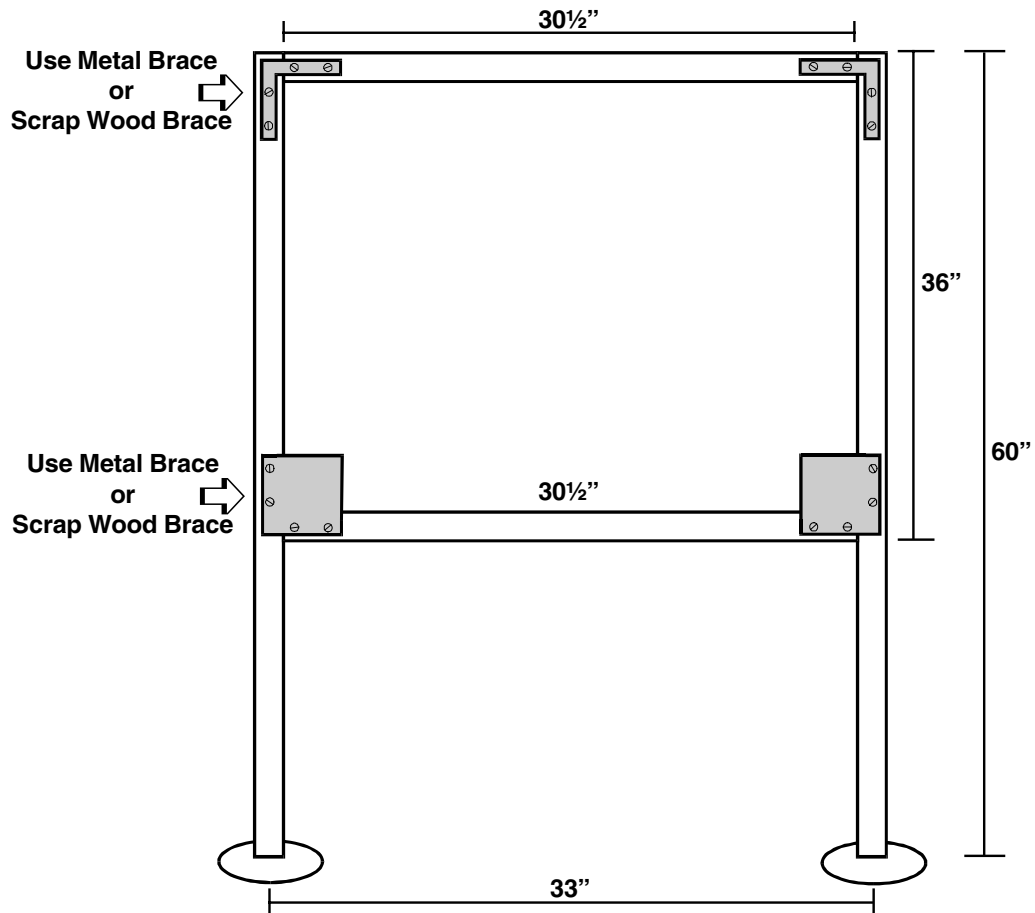

TARGET FRAMES

This target frame is built from 16' of 2" X 2" lumber.
If you prefer, target frames may be constructed out of PVC pipe.
These may easily be disassembled to fit in smaller vehicles.
In addition, crosspieces on the leg bottoms may serve as feet.