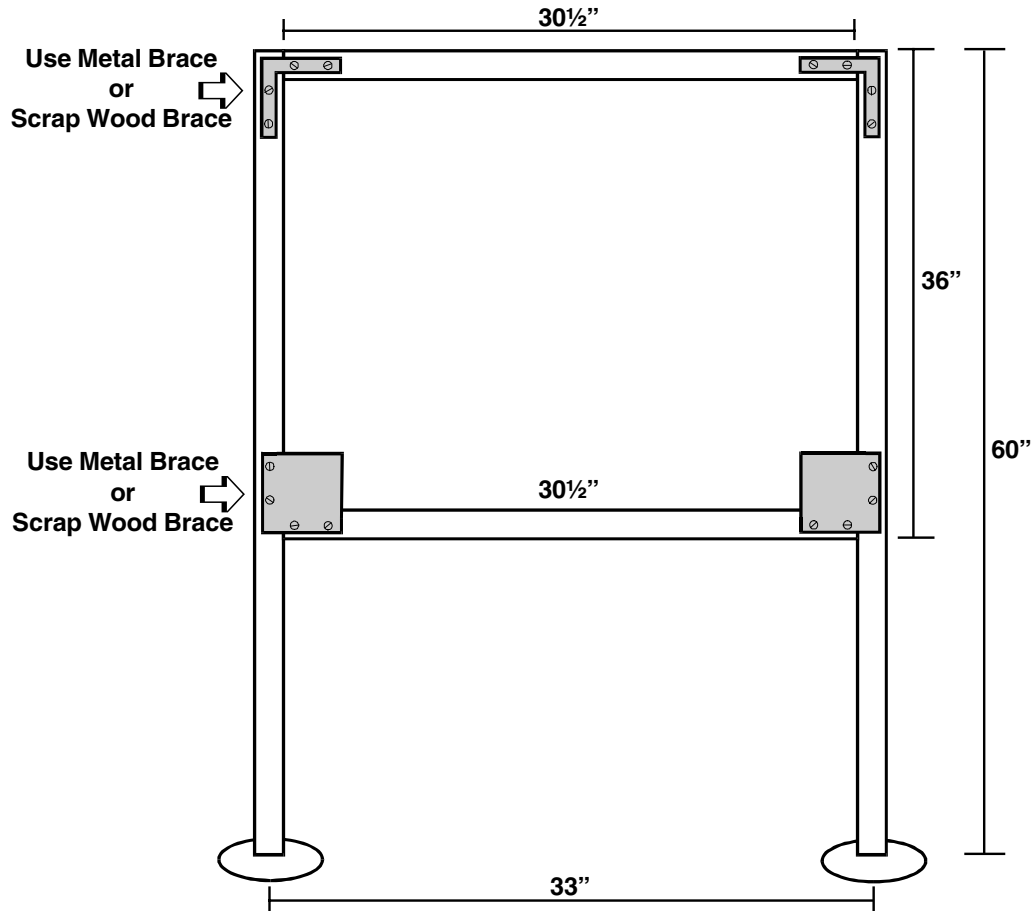

TARGET FRAMES

This target frame is built from 16' of 2" X 2" lumber.
If you prefer, target frames may be constructed out of PVC pipe.
These may easily be disassembled to fit in smaller vehicles.
In addition, crosspieces on the leg bottoms may serve as feet.